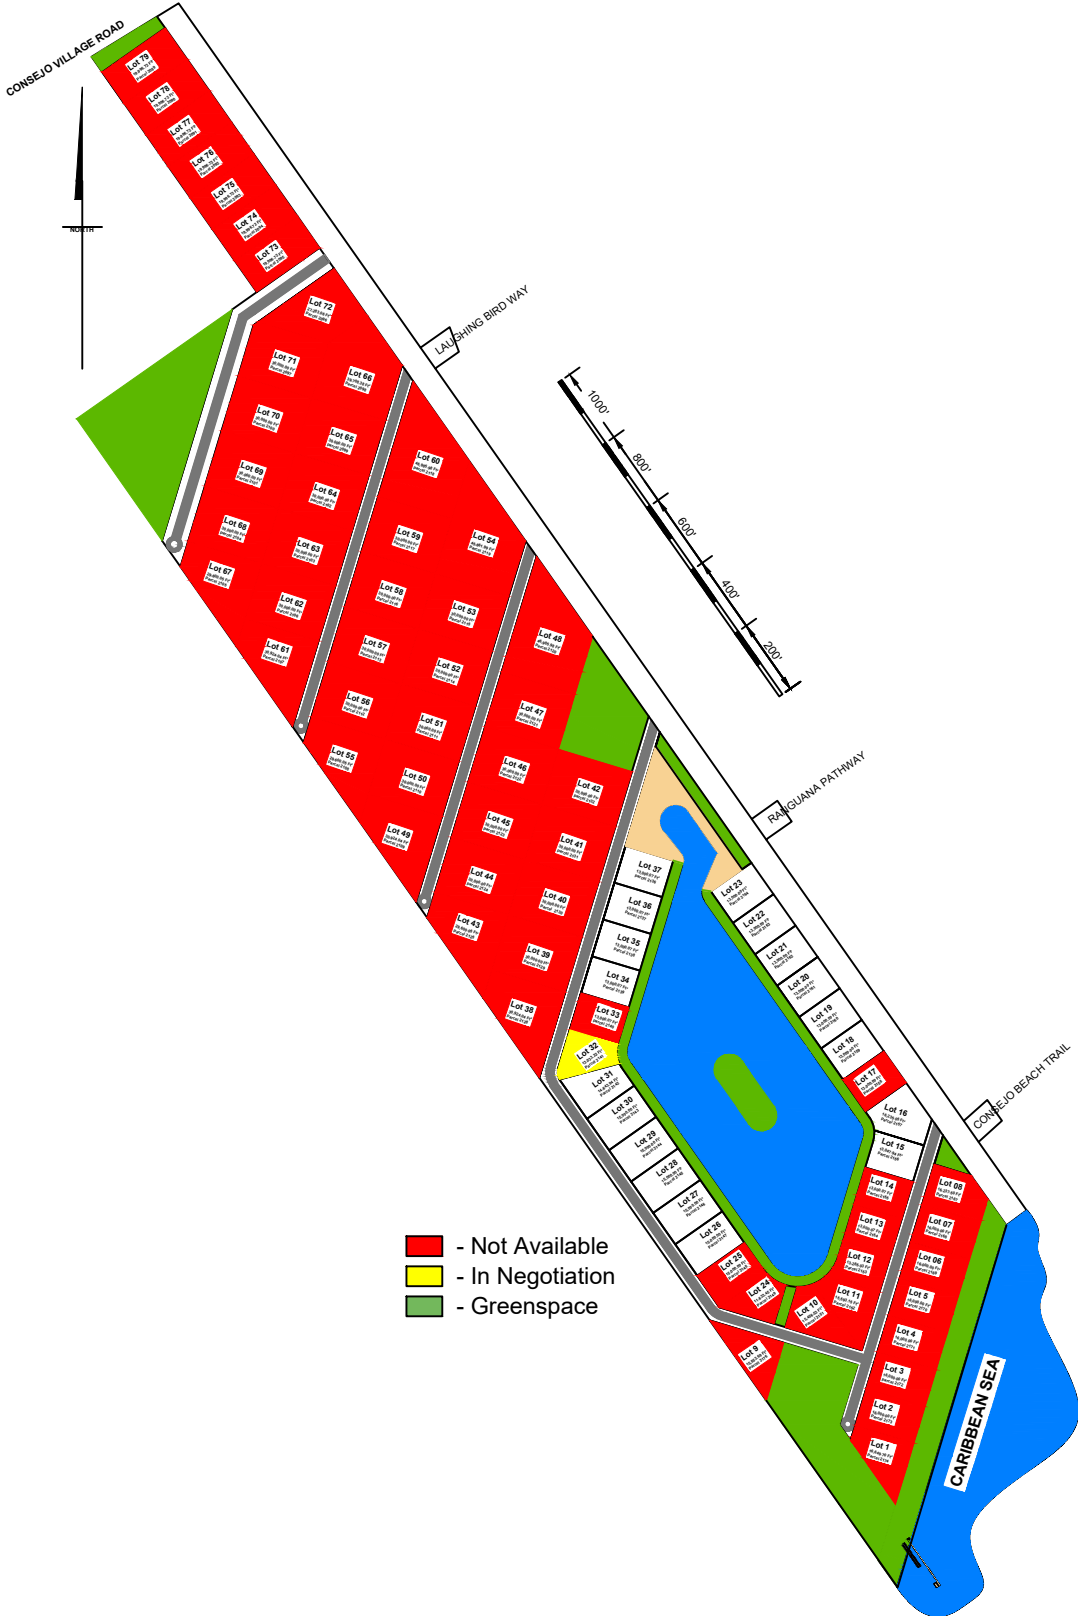

CONSEJO LANDINGS

SUBDIVISION PLAN:
CONSEJO ROAD S.E., BLOCK 1
PARCEL 1-6-172

PROPERTY STATUS
Rev: 20/January/2023

- - Not Available
- - In Negotiation
- - Greenspace